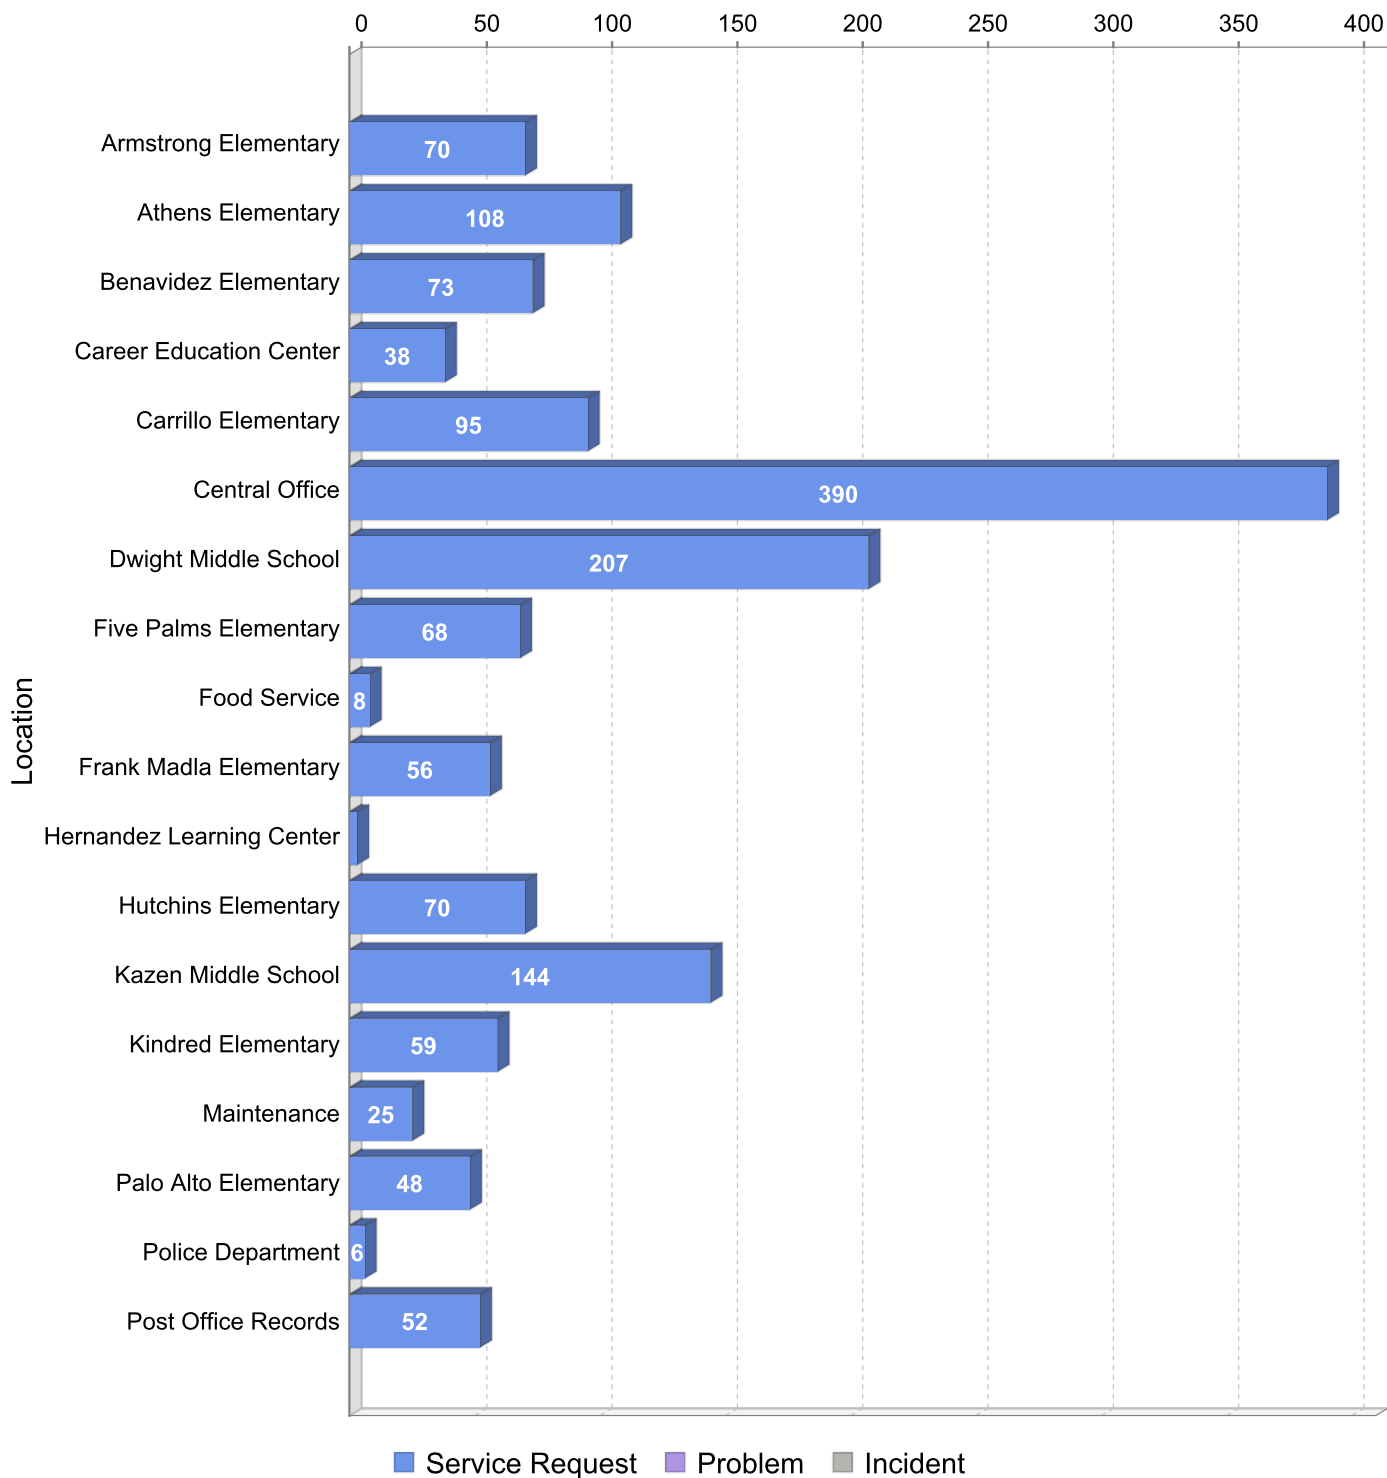

School Report for just tickets 6-1-08 - 7-31-09

Tickets opened between 6/1/08 7:00 am and 7/31/09 6:00 pm

Completed Tickets by Location

Completed Tickets by Location

Tickets

		Service Request	Problem	Incident	Total
Completed	Armstrong Elementary	70	0	0	70
	Athens Elementary	108	0	0	108
	Benavidez Elementary	73	0	0	73
	Career Education Center	38	0	0	38
	Carrillo Elementary	95	0	0	95
	Central Office	390	0	0	390
	Dwight Middle School	207	0	0	207
	Five Palms Elementary	68	0	0	68
	Food Service	8	0	0	8
	Frank Madla Elementary	56	0	0	56
	Hernandez Learning Center	3	0	0	3
	Hutchins Elementary	70	0	0	70
	Kazen Middle School	144	0	0	144
	Kindred Elementary	59	0	0	59
	Maintenance	25	0	0	25
	Palo Alto Elementary	48	0	0	48
	Police Department	6	0	0	6
	Post Office Records	52	0	0	52
	Price Elementary	68	0	0	68

		Service Request	Problem	Incident	Total
	Ron Durbon Athletic Center	3	0	0	3
	Shepard Middle School	187	0	0	187
	South San High School	315	0	0	315
	Transportation	1	0	0	1
	Warehouse	4	0	0	4
	Zamora Middle School	137	0	0	137
	Unassigned	0	0	0	0
	Total	2235	0	0	2235
Total	Armstrong Elementary	70	0	0	70
	Athens Elementary	108	0	0	108
	Benavidez Elementary	73	0	0	73
	Career Education Center	38	0	0	38
	Carrillo Elementary	95	0	0	95
	Central Office	390	0	0	390
	Dwight Middle School	207	0	0	207
	Five Palms Elementary	68	0	0	68
	Food Service	8	0	0	8
	Frank Madla Elementary	56	0	0	56
	Hernandez Learning Center	3	0	0	3
	Hutchins Elementary	70	0	0	70
	Kazen Middle School	144	0	0	144
	Kindred Elementary	59	0	0	59
	Maintenance	25	0	0	25
	Palo Alto Elementary	48	0	0	48
	Police Department	6	0	0	6
	Post Office Records	52	0	0	52
	Price Elementary	68	0	0	68
	Ron Durbon Athletic Center	3	0	0	3
	Shepard Middle School	187	0	0	187
	South San High School	315	0	0	315
	Transportation	1	0	0	1
	Warehouse	4	0	0	4
	Zamora Middle School	137	0	0	137
	Unassigned	0	0	0	0
Total	Total	2235	0	0	2235