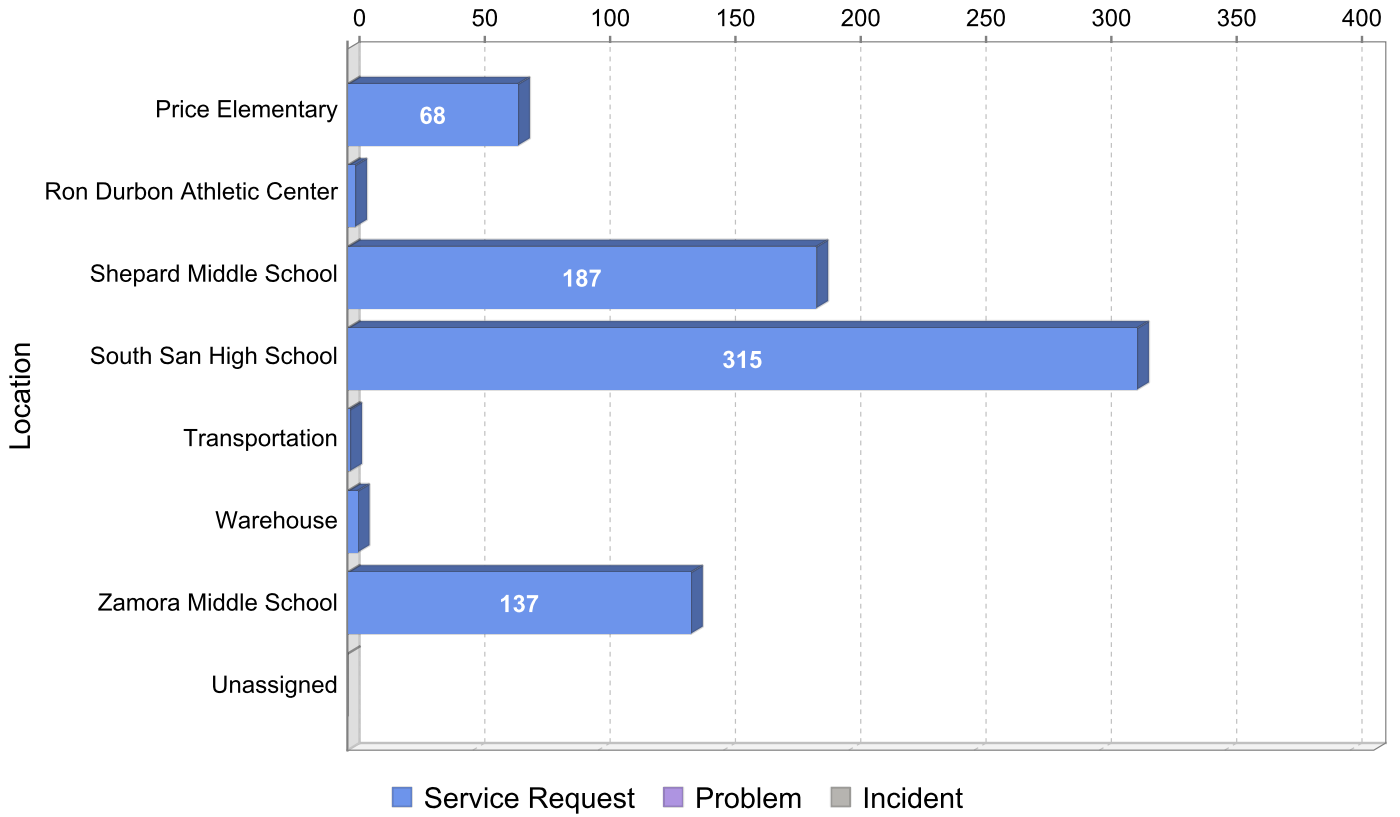

School Report for just tickets 6-1-08 - 7-31-09

Tickets opened between 6/1/08 7:00 am and 7/31/09 6:00 pm

Completed Tickets by Location

Completed Tickets by Location

Tickets

		Service Request	Problem	Incident	Total
Completed	Armstrong Elementary	70	0	0	70
	Athens Elementary	108	0	0	108
	Benavidez Elementary	73	0	0	73
	Career Education Center	38	0	0	38
	Carrillo Elementary	95	0	0	95
	Central Office	390	0	0	390
	Dwight Middle School	207	0	0	207
	Five Palms Elementary	68	0	0	68
	Food Service	8	0	0	8
	Frank Madla Elementary	56	0	0	56
	Hernandez Learning Center	3	0	0	3
	Hutchins Elementary	70	0	0	70
	Kazen Middle School	144	0	0	144
	Kindred Elementary	59	0	0	59
	Maintenance	25	0	0	25
	Palo Alto Elementary	48	0	0	48
	Police Department	6	0	0	6
	Post Office Records	52	0	0	52
	Price Elementary	68	0	0	68

		Service Request	Problem	Incident	Total
	Ron Durbon Athletic Center	3	0	0	3
	Shepard Middle School	187	0	0	187
	South San High School	315	0	0	315
	Transportation	1	0	0	1
	Warehouse	4	0	0	4
	Zamora Middle School	137	0	0	137
	Unassigned	0	0	0	0
	Total	2235	0	0	2235
Total	Armstrong Elementary	70	0	0	70
	Athens Elementary	108	0	0	108
	Benavidez Elementary	73	0	0	73
	Career Education Center	38	0	0	38
	Carrillo Elementary	95	0	0	95
	Central Office	390	0	0	390
	Dwight Middle School	207	0	0	207
	Five Palms Elementary	68	0	0	68
	Food Service	8	0	0	8
	Frank Madla Elementary	56	0	0	56
	Hernandez Learning Center	3	0	0	3
	Hutchins Elementary	70	0	0	70
	Kazen Middle School	144	0	0	144
	Kindred Elementary	59	0	0	59
	Maintenance	25	0	0	25
	Palo Alto Elementary	48	0	0	48
	Police Department	6	0	0	6
	Post Office Records	52	0	0	52
	Price Elementary	68	0	0	68
	Ron Durbon Athletic Center	3	0	0	3
	Shepard Middle School	187	0	0	187
	South San High School	315	0	0	315
	Transportation	1	0	0	1
	Warehouse	4	0	0	4
	Zamora Middle School	137	0	0	137
	Unassigned	0	0	0	0
Total	Total	2235	0	0	2235